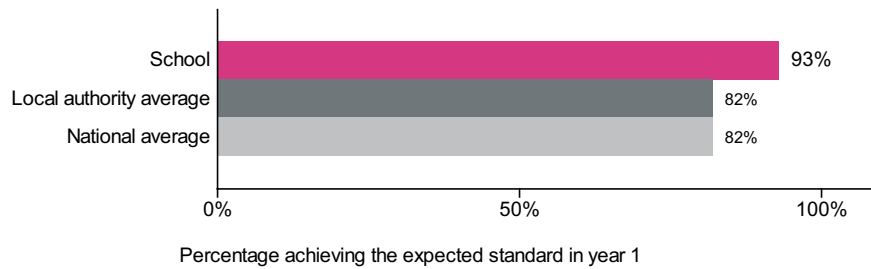

St Matthew's RC Voluntary Aided Primary School (URN: 108721)

Phonics year 1 screening check

This is provisional data for 2018/19.

Percentage achieving the expected standard in phonics

Number of pupils = 30