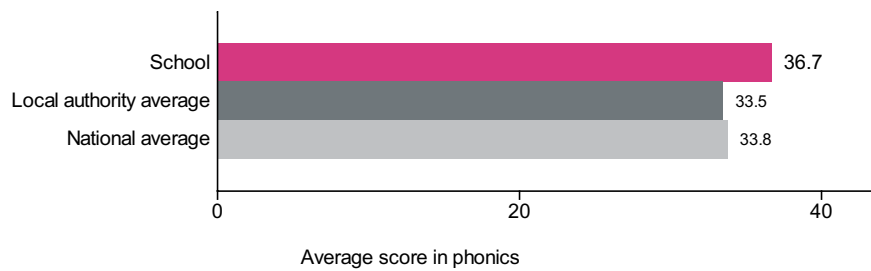

Phonics average score

Number of pupils = 30