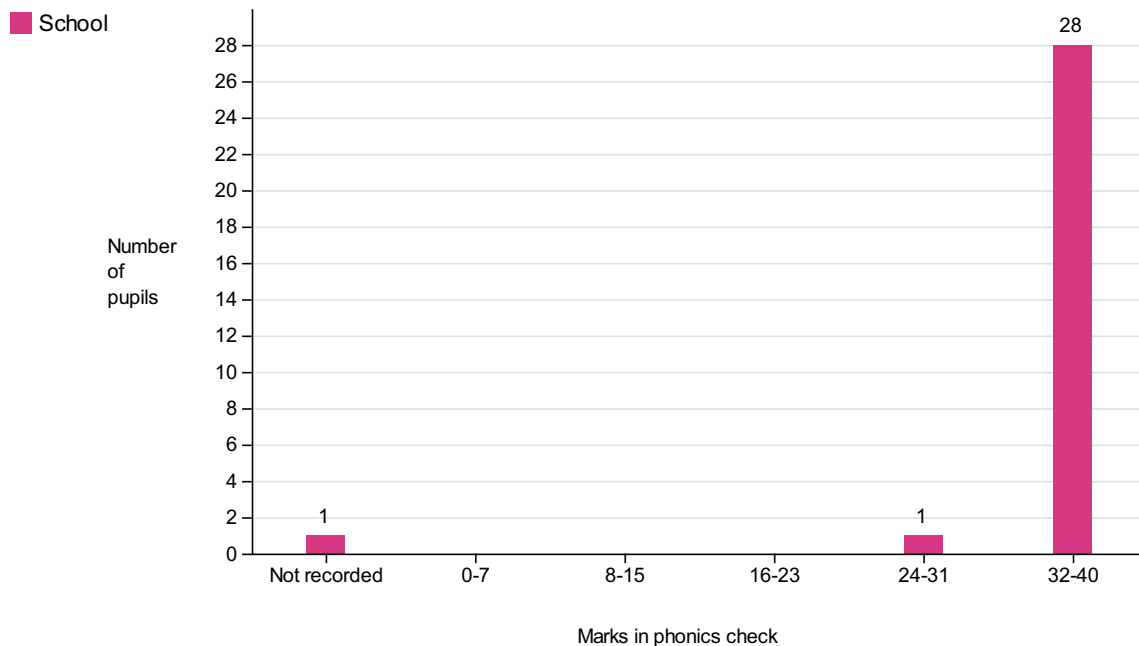

Attainment in phonics by mark

Number of pupils = 30